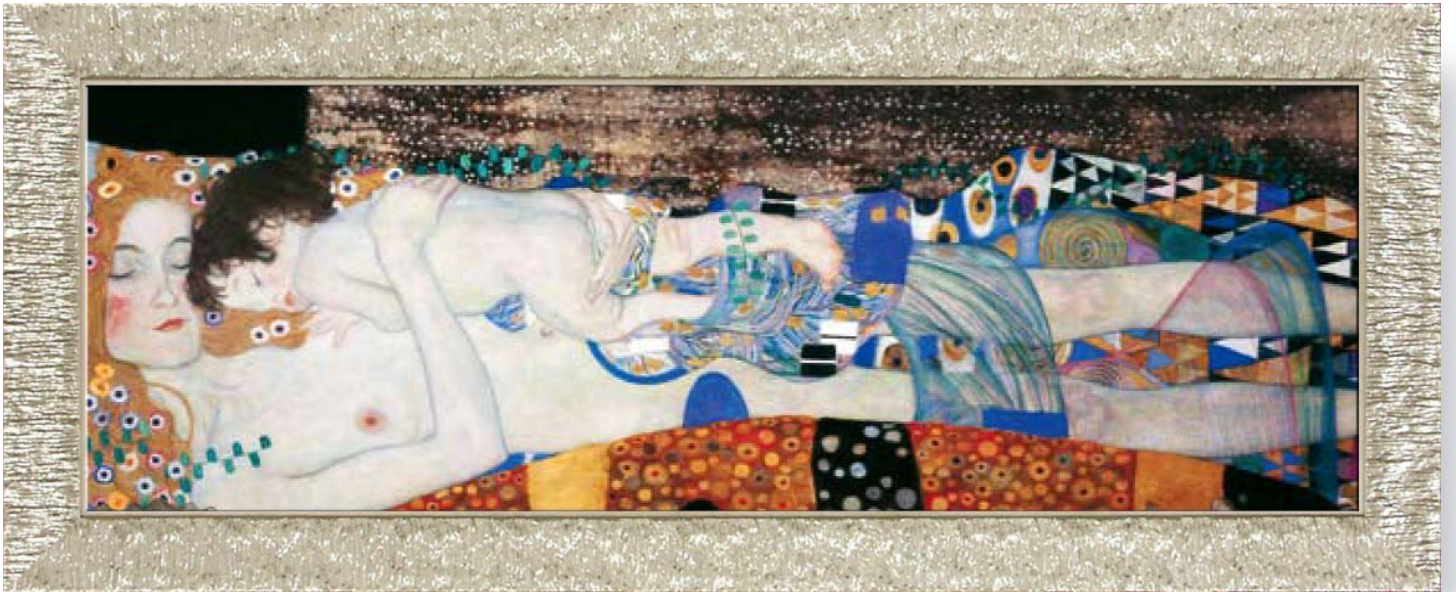

WRD529
KLIMT
THE EMBRACE (GOLD)

T 290

SIZE CM. 63x153

WRD544
KLIMT
THE KISS

T 290

SIZE CM. 63x153

WRD543
KLIMT
DECO PANEL (THE THREE AGES OF WOMAN)

T 290 SIZE CM. 63x153